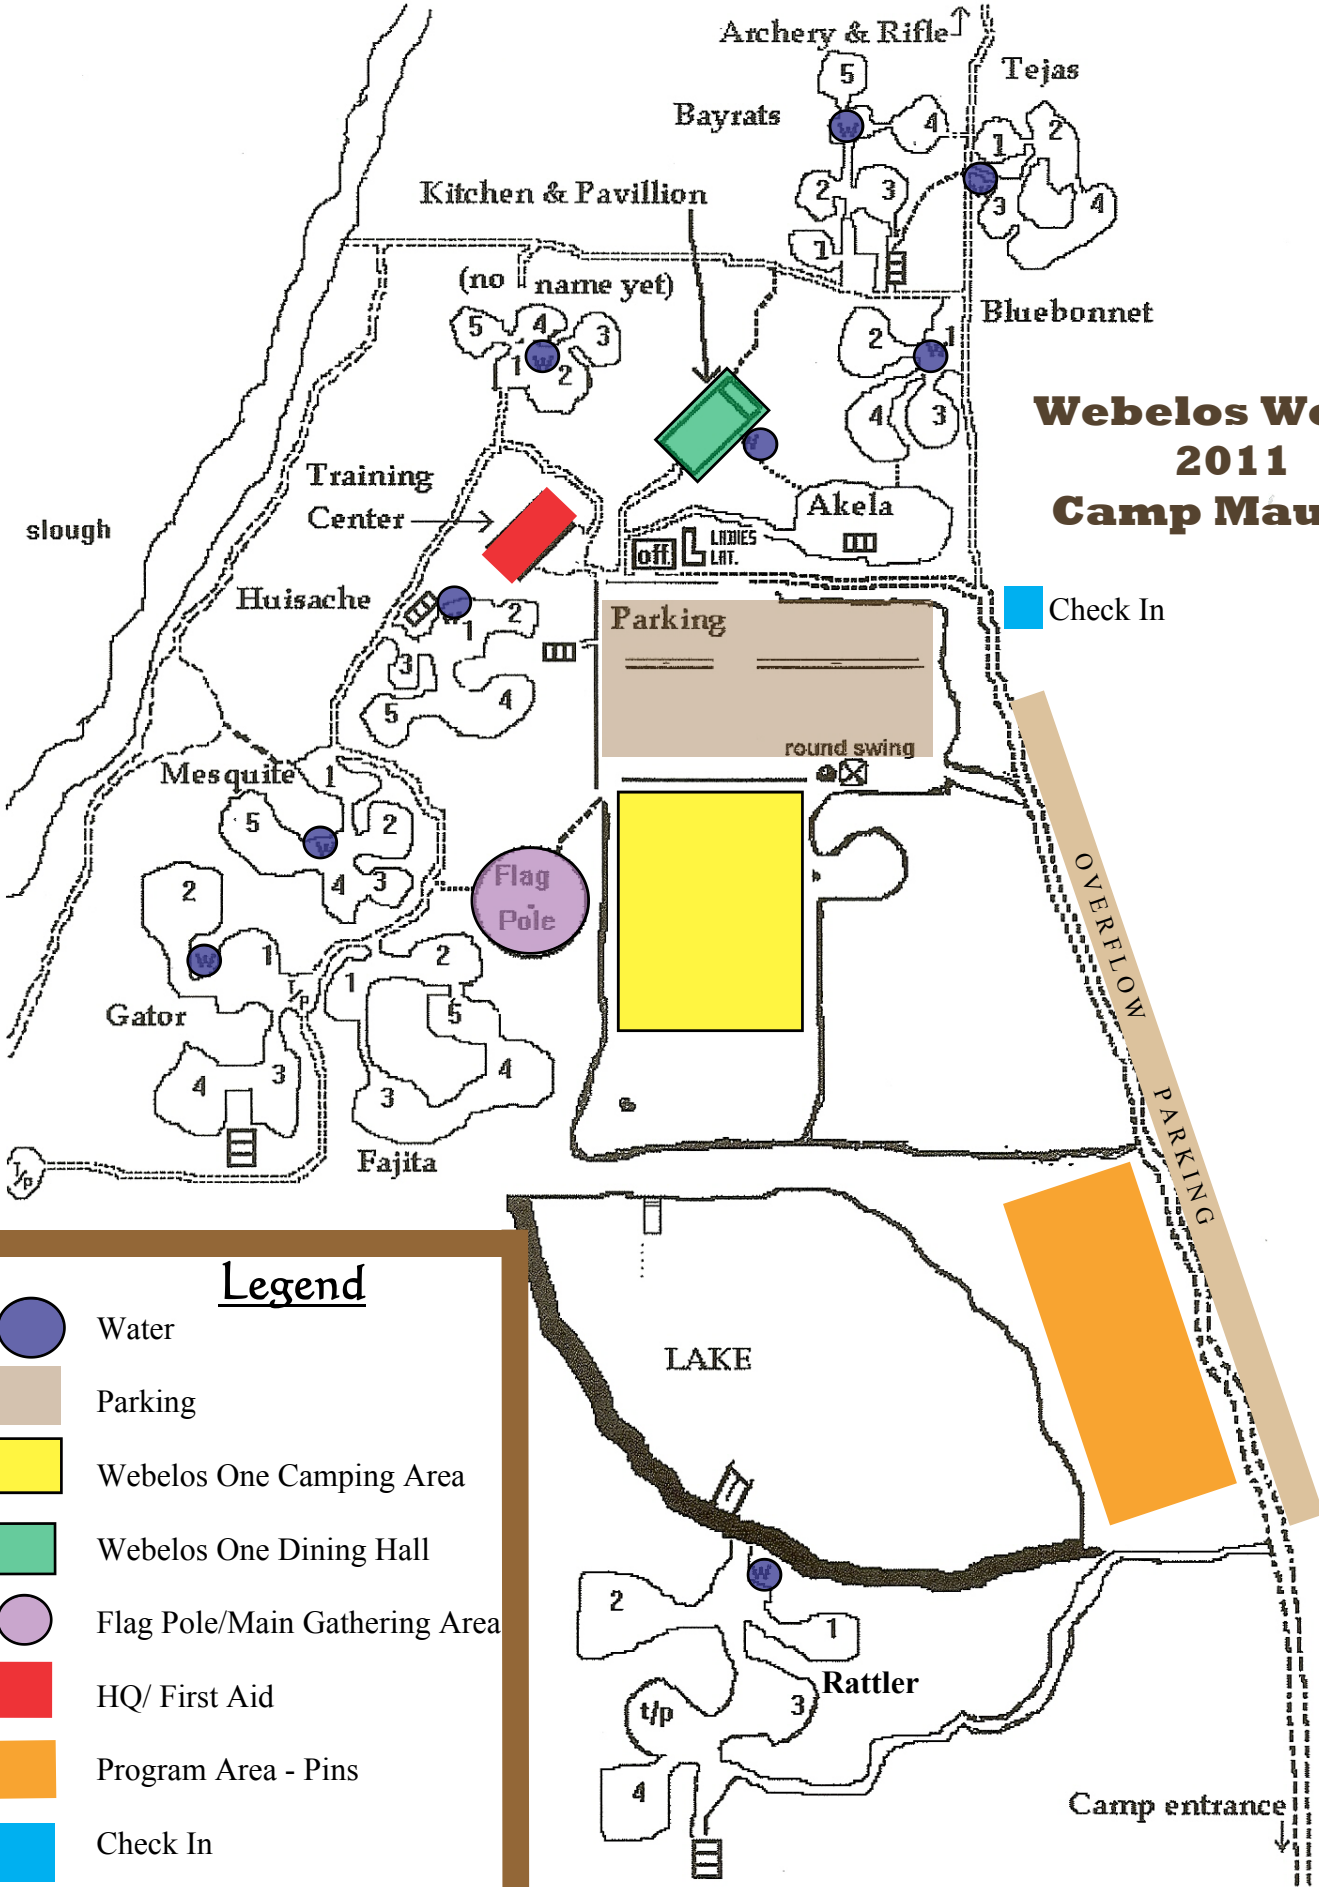

Webelos Woods 2011 Camp Mauritz

Legend

-  Water
-  Parking
-  Webelos One Camping Area
-  Webelos One Dining Hall
-  Flag Pole/Main Gathering Area
-  HQ/ First Aid
-  Program Area - Pins
-  Check In